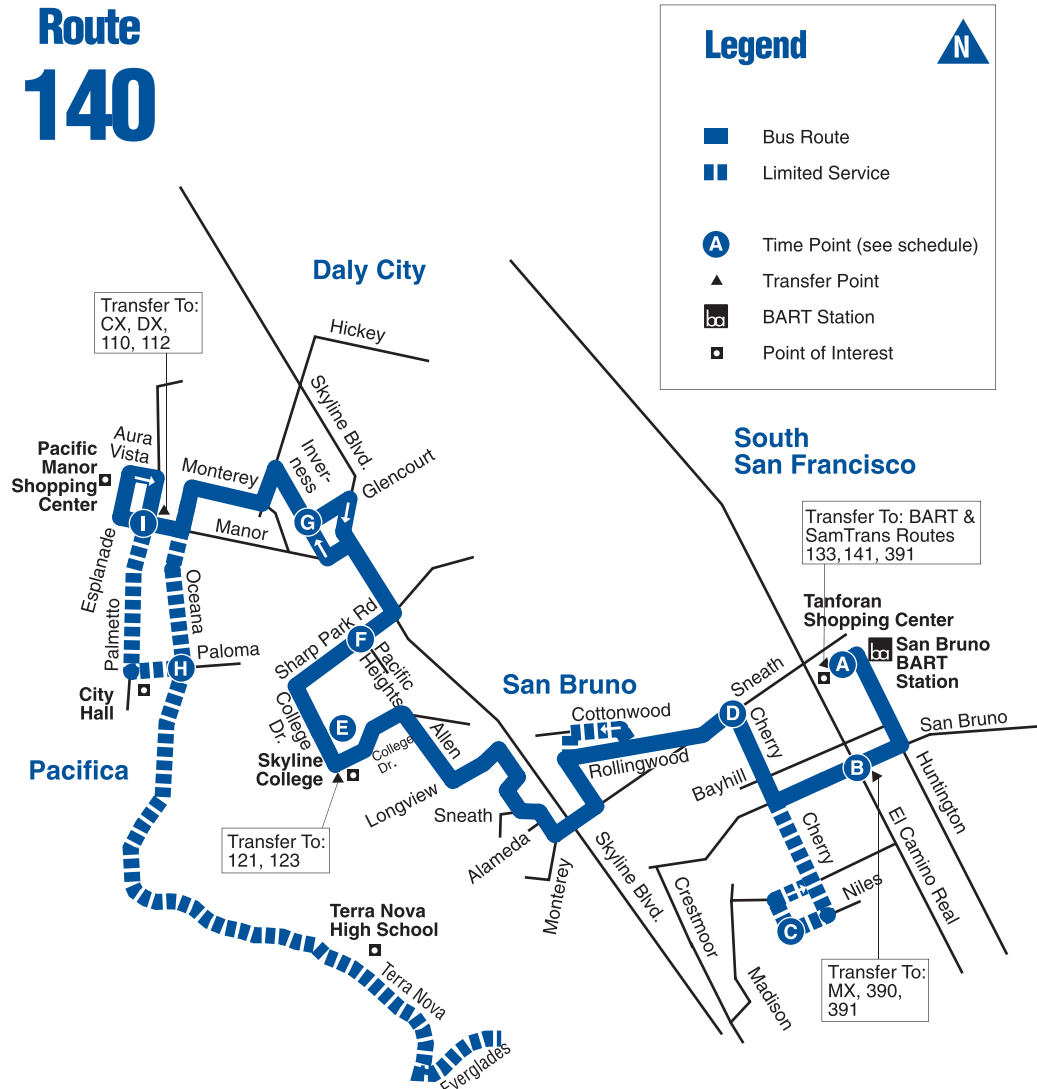

I	H	G	F	E	D	C	A
Palmetto/West Manor	Oceanal/Paloma	Glencourt/Inverness	Sharp Park/Pacific Heights	Skyline College	Sneath Lanel/Cherry	Niles/Cedar	San Bruno BART Bay 6
6:03	—	6:09	6:13	6:17	6:28	—	6:38
6:33	—	6:39	6:43	6:47	6:58	—	7:08
7:03 **	—	7:09 **	7:13 **	7:17 **	7:28 **	—	7:38 **
7:03 *	—	7:09 *	7:13 *	7:17 *	7:28 *	7:37 *	7:48 *
—	—	—	7:24 *	7:26 *	7:37 *	7:43 *	—
7:22	—	7:28	7:32	7:36	7:47	—	7:57
8:03	—	8:09	8:13	8:17	8:28	—	8:38
9:03	—	9:09	9:13	9:17	9:28	—	9:38
10:03	—	10:09	10:13	10:17	10:28	—	10:38
11:03	—	11:09	11:13	11:17	11:28	—	11:38
12:03	—	12:09	12:13	12:17	12:28	—	12:38
1:03	—	1:09	1:13	1:17	1:28	—	1:38
2:03	—	2:09	2:13	2:17	2:28	—	2:38
2:35 **	—	2:41 **	2:45 **	2:49 **	3:00 **	—	3:10 **
2:35	2:45	2:51	2:55	2:59	3:10	—	3:20
#	3:04	—	—	—	(3:08 *Oceanal/Manor)	—	—
3:03	—	3:09	3:13	3:17	3:28	—	3:38
%	3:08	(3:12 *Oceanal/Manor)	(3:18 *Glencourt/Inverness)	—	(3:24 *Sneath/Alameda Place)	—	—
&3:17 *	—	3:23 *	—	—	—	—	—
3:33	—	3:39	3:43	3:47	3:58	—	4:08
4:03	—	4:09	4:13	4:17	4:28	—	4:38
4:33	—	4:39	4:43	4:47	4:58	—	5:08
5:03	—	5:09	5:13	5:17	5:28	—	5:38
5:33	—	5:39	5:43	5:47	5:58	—	6:08
6:03	—	6:09	6:13	6:17	6:28	—	6:38
7:03	—	7:09	7:13	7:17	7:28	—	7:38
8:01	—	8:07	8:11	8:15	8:26	—	8:36
9:01	—	9:07	9:11	9:15	9:26	—	9:36
10:01	—	10:07	10:11	10:15	10:26	—	10:36
10:31	—	10:37	10:41	10:45	10:56	—	11:06

AM - light type. **PM** - dark type.
Not all stops shown.
No Holiday service.
* School days only.
** Non school days only.
% Ends at Terra Nova/Everglades at 7:30 a.m.
# Ends at Palmetto/Shell at 8:45 a.m.
Please call 1.800.660.4287 for other bus stops.

AM - light type. **PM** - dark type.
Not all stops shown. No Holiday service.
* School days only.
** Non school days only.
# Begins at Terra Nova/Everglades at 2:51 p.m., % Begins at Terra Nova/Everglades at 2:55 p.m.,
& Begins at Palmetto/Shell at 3:15p.m.
Please call 1.800.660.4287 for other bus stops.